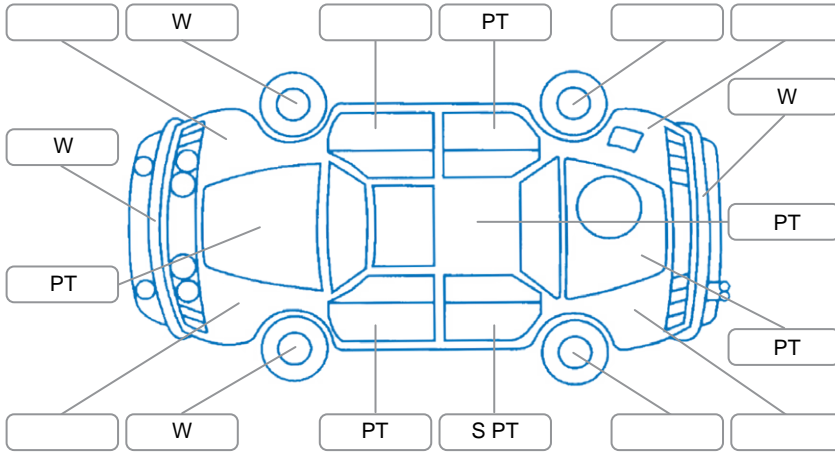

Report ID:	28,084,820	Version:	1
Created:	31 Mar 2026		

Make:	Toyota	Model:	Passo
Body Style:	Hatchback	Year:	2014
Rego No.:	NMS340	Rego Expiry:	24 May 2026
WoF Expiry:	12 Feb 2027	Odometer:	31,283 Kms
Good No.:	28084820	VIN:	7AT0H650X21199762
Next Service:	2/8/26 or 41000km	Service History:	No

Key

S = Scratch R = Rust C = Crack * = Decals W = Significant scuffs
 D = Dent PT = Paint defect P = Pin dent SC = Stone Chips

Note: some defects and blemishes may not be displayed in the diagram

Body Inspection Comments

Paint flaking off around door handles.
 Paint deteriorating on roof and bonnet, rough and lots of little cracks

Conditions During Body Inspection Dry

Under Carriage and Under Bonnet Inspection Comments

Interior Comments