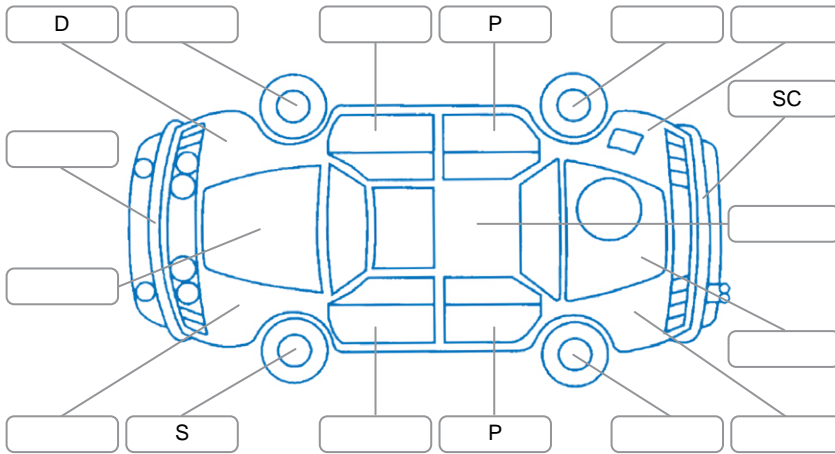

Key
 S = Scratch R = Rust C = Crack * = Decals W = Significant scuffs
 D = Dent PT = Paint defect P = Pin dent SC = Stone Chips

Note: some defects and blemishes may not be displayed in the diagram

Body Inspection Comments

Conditions During Body Inspection: Dry

Under Carriage and Under Bonnet Inspection Comments

Interior Comments

Seats:	Good
Carpets:	Good
Panels:	Good
Dashboard:	Good

General Comments

Road Conditions During Test Drive	Dry	
Engine Timing Mechanism	Timing Chain	
Evidence of Cam Belt Replacement	<input type="checkbox"/> Yes <input type="checkbox"/> No	Kms
Inspected by:	LukaAjitvan Woerden	
Published by:	Levi Rose	
Inspection Date:	31 Mar 2026	