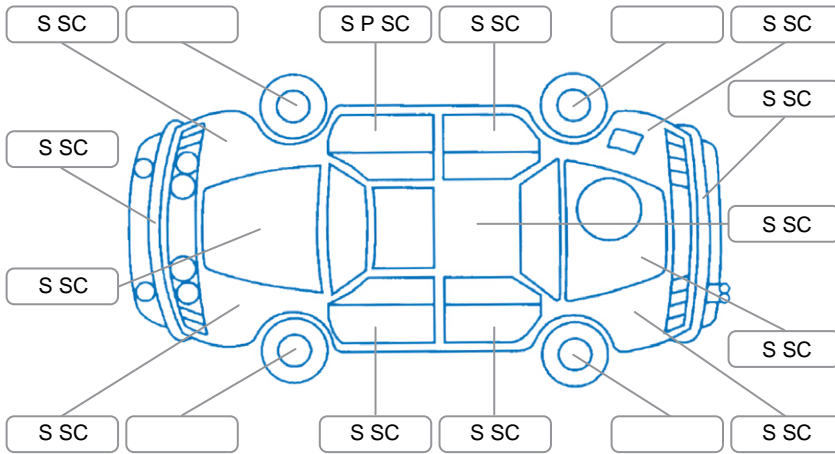

Report ID:	28,084,798	Version:	1
Created:	21 Apr 2026		

Make:	Toyota	Model:	Camry
Body Style:	Sedan	Year:	2012
Rego No.:	GME41	Rego Expiry:	31 Dec 2026
WoF Expiry:	04 Feb 2027	Odometer:	167,583 Kms
Good No.:	28084798	VIN:	6T1BF3FK00X014750
Next Service:	177000	Service History:	No

**Key**

S = Scratch    R = Rust    C = Crack    \* = Decals    W = Significant scuffs  
 D = Dent    PT = Paint defect    P = Pin dent    SC = Stone Chips

Note: some defects and blemishes may not be displayed in the diagram

**Body Inspection Comments**

Minor stonechips on windscreen

Conditions During Body Inspection

Dry

**Under Carriage and Under Bonnet Inspection Comments**

Front wheel drive

**Interior Comments**

Seats:	Good
Carpets:	Good
Panels:	Good
Dashboard:	Good