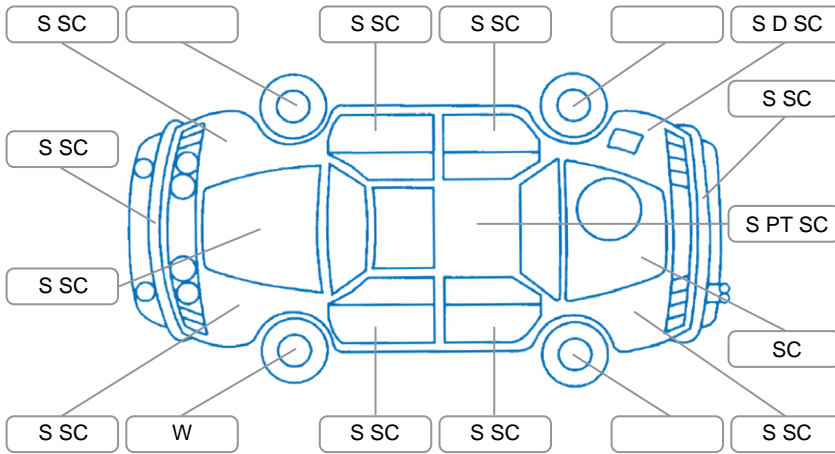

Key
 S = Scratch R = Rust C = Crack * = Decals W = Significant scuffs
 D = Dent PT = Paint defect P = Pin dent SC = Stone Chips

Note: some defects and blemishes may not be displayed in the diagram

Body Inspection Comments

Minor stonechips on windscreen

Conditions During Body Inspection

Dry

Under Carriage and Under Bonnet Inspection Comments

4WD
 Front Right CV boot leak

Interior Comments

Seats:	Good
Carpets:	Good
Panels:	Good
Dashboard:	Good