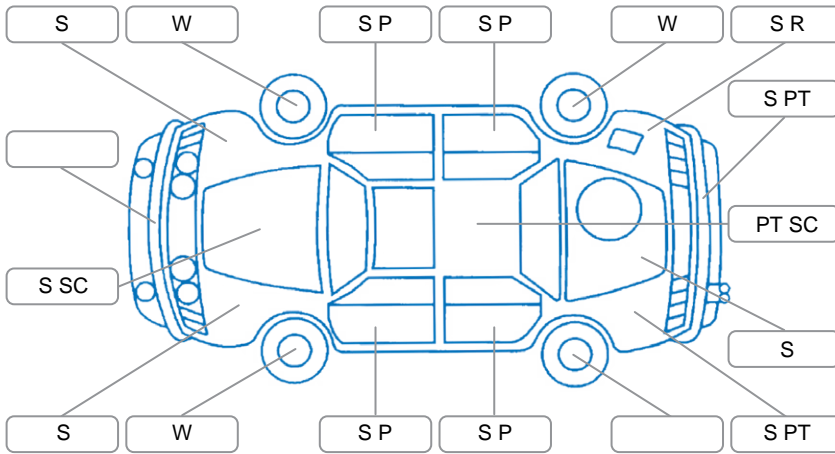

Key
 S = Scratch R = Rust C = Crack * = Decals W = Significant scuffs
 D = Dent PT = Paint defect P = Pin dent SC = Stone Chips

Note: some defects and blemishes may not be displayed in the diagram

Body Inspection Comments

Rear subframe corrosion

Conditions During Body Inspection

Under Carriage and Under Bonnet Inspection Comments

Possible cool leak, requires investigation
 Oil leak

Interior Comments

Seats:	Average
Carpets:	Average
Panels:	Average
Dashboard:	Average