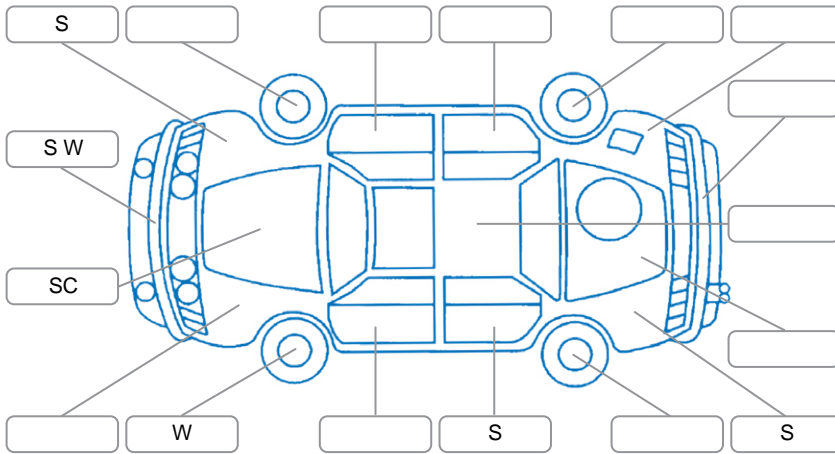

Report ID:	28,084,733	Version:	3
Created:	14 Apr 2026		

Make:	Mitsubishi	Model:	Eclipse Cross
Body Style:	SUV	Year:	2019
Rego No.:	MHZ625	Rego Expiry:	12 Aug 2026
WoF Expiry:	22 Apr 2027	Odometer:	69,440 Kms
Good No.:	28084733	VIN:	JMFXTGK1WKZ003546
Next Service:	84000	Service History:	Yes

Key
 S = Scratch R = Rust C = Crack * = Decals W = Significant scuffs
 D = Dent PT = Paint defect P = Pin dent SC = Stone Chips

Note: some defects and blemishes may not be displayed in the diagram

Body Inspection Comments

Conditions During Body Inspection: Wet Dry

Under Carriage and Under Bonnet Inspection Comments

Interior Comments

Seats:	Good
Carpets:	Good
Panels:	Good
Dashboard:	Good

General Comments

Road Conditions During Test Drive	Dry		
Engine Timing Mechanism	Timing Chain		
Evidence of Cam Belt Replacement	<input type="checkbox"/> Yes	<input type="checkbox"/> No	Kms
Inspected by:	Greg Morgan		
Published by:	Bailey Seymour		
Inspection Date:	30 Mar 2026		