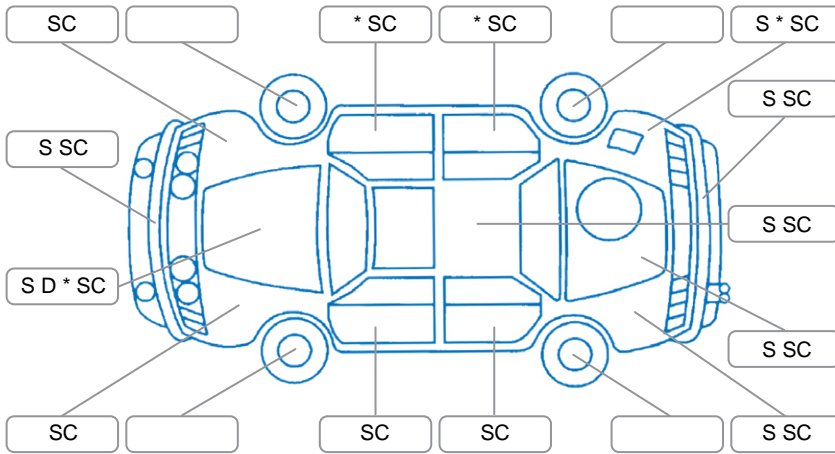

Report ID:	28,084,714	Version:	4
Created:	28 May 2026		

Make:	Mitsubishi	Model:	Triton
Body Style:	Utility	Year:	2019
Rego No.:	MHE824	Rego Expiry:	30 Nov 2026
WoF Expiry:	15 Apr 2027	Odometer:	122,220 Kms
Good No.:	28084714	VIN:	MMAJYKK10JH028038
Next Service:	132220	Service History:	Yes

Key
 S = Scratch R = Rust C = Crack * = Decals W = Significant scuffs
 D = Dent PT = Paint defect P = Pin dent SC = Stone Chips

Note: some defects and blemishes may not be displayed in the diagram

Body Inspection Comments

Missing factory badges

Conditions During Body Inspection Dry

Under Carriage and Under Bonnet Inspection Comments

2wd/

Interior Comments

Seats:	Average
Carpets:	Average
Panels:	Average
Dashboard:	scratch mark steering wheel worn