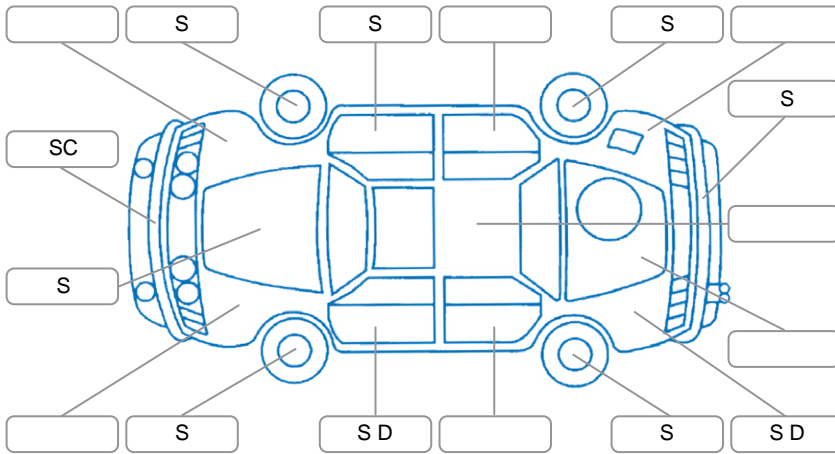

Report ID:	28,084,705	Version:	2
Created:	12 Apr 2026		

Make:	Mini	Model:	Cooper
Body Style:	Sports Car	Year:	2009
Rego No.:	NCG223	Rego Expiry:	04 Apr 2027
WoF Expiry:	21 Oct 2026	Odometer:	71,053 Kms
Good No.:	28084705	VIN:	WMWFMF72040TV05282
Next Service:	86000	Service History:	No

Key
 S = Scratch R = Rust C = Crack * = Decals W = Significant scuffs
 D = Dent PT = Paint defect P = Pin dent SC = Stone Chips

Note: some defects and blemishes may not be displayed in the diagram

Body Inspection Comments

Air condition not cooling ,tailgate door switch rubber torn,windscreen rubber seal torn,

Conditions During Body Inspection

Under Carriage and Under Bonnet Inspection Comments

Engine and transmission oil leak,