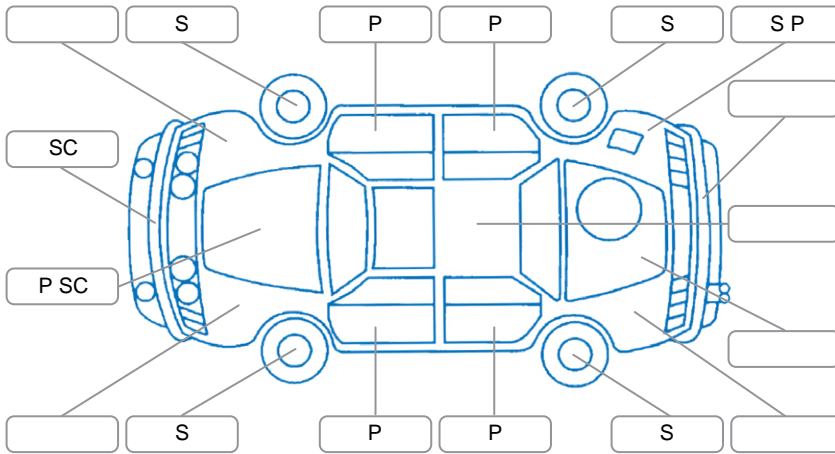

Report ID:	28,084,672	Version:	3
Created:	08 Apr 2026		

Make:	Honda	Model:	FIT
Body Style:	Hatchback	Year:	2005
Rego No.:	LGD934	Rego Expiry:	20 Sep 2026
WoF Expiry:	22 Apr 2027	Odometer:	89,945 Kms
Good No.:	28084672	VIN:	7AT08G2YX17201090
Next Service:	99,947kms	Service History:	No

**Key**  
 S = Scratch    R = Rust    C = Crack    \* = Decals    W = Significant scuffs  
 D = Dent    PT = Paint defect    P = Pin dent    SC = Stone Chips

Note: some defects and blemishes may not be displayed in the diagram