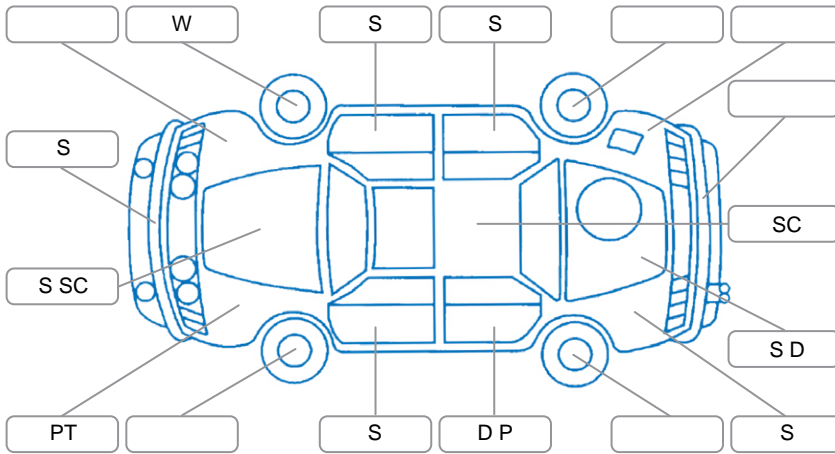

Report ID:	28,084,664	Version:	1
Created:	30 Mar 2026		

Make:	Nissan	Model:	Navara
Body Style:	Utility	Year:	2018
Rego No.:	LRL950	Rego Expiry:	28 Sep 2026
WoF Expiry:	30 Apr 2026	Odometer:	109,968 Kms
Good No.:	28084664	VIN:	MNTCB2D23A0012825
Next Service:	105608	Service History:	No

Key

S = Scratch R = Rust C = Crack * = Decals W = Significant scuffs
 D = Dent PT = Paint defect P = Pin dent SC = Stone Chips

Note: some defects and blemishes may not be displayed in the diagram

Body Inspection Comments

Conditions During Body Inspection

Under Carriage and Under Bonnet Inspection Comments

Interior Comments

Seats:	Good
Carpets:	Good
Panels:	Good
Dashboard:	Good

General Comments

Road Conditions During Test Drive	Dry	
Engine Timing Mechanism	Timing Chain	
Evidence of Cam Belt Replacement	<input type="checkbox"/> Yes <input type="checkbox"/> No	Kms
Inspected by:	Phillip Russel-Waimotu	
Published by:	Phillip Russel-Waimotu	
Inspection Date:	30 Mar 2026	