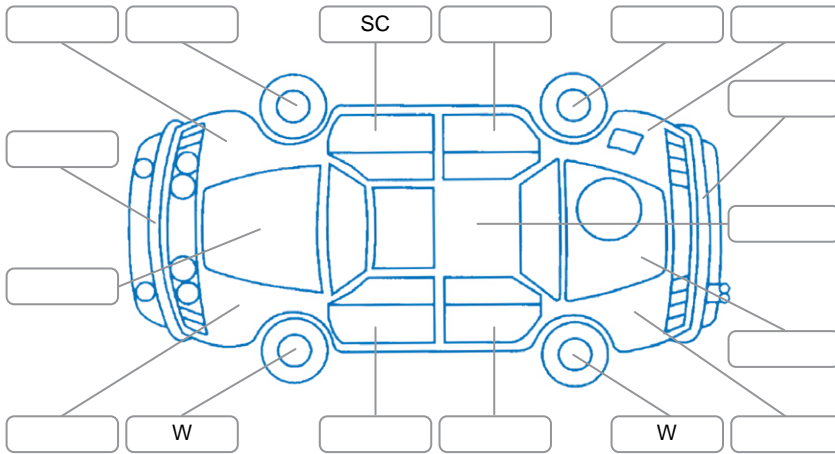

Key
 S = Scratch R = Rust C = Crack * = Decals W = Significant scuffs
 D = Dent PT = Paint defect P = Pin dent SC = Stone Chips

Note: some defects and blemishes may not be displayed in the diagram

Body Inspection Comments

Conditions During Body Inspection: Dry

Under Carriage and Under Bonnet Inspection Comments

Interior Comments

Seats:	Good
Carpets:	Good
Panels:	Good
Dashboard:	Good

General Comments

1 remote damaged

Road Conditions During Test Drive	Dry
Engine Timing Mechanism	Timing Chain
Evidence of Cam Belt Replacement	<input type="checkbox"/> Yes <input type="checkbox"/> No Kms
Inspected by:	Greg Morgan
Published by:	Bailey Seymour
Inspection Date:	30 Mar 2026