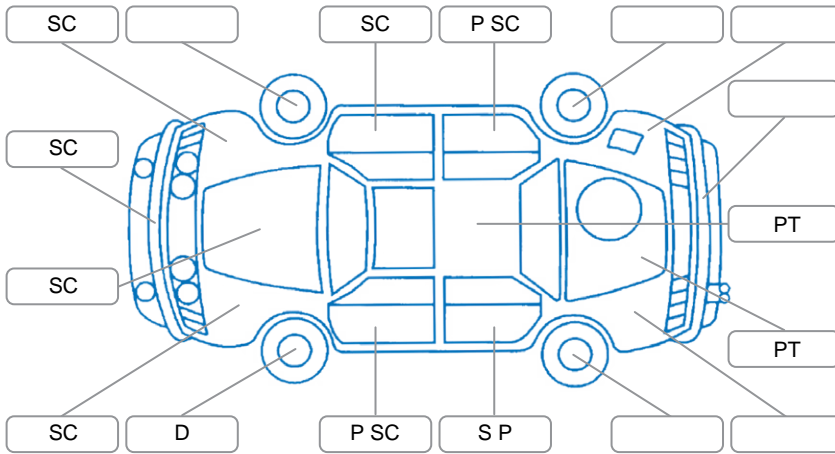

Make:	Subaru	Model:	Legacy
Body Style:	Wagon	Year:	2009
Rego No.:	LYG347	Rego Expiry:	09 Sep 2026
WoF Expiry:	26 Mar 2027	Odometer:	257,706 Kms
Good No.:	28084601	VIN:	7AT0GF0BX18177012
Next Service:	27/2/27 or 264400km	Service History:	No

Key
 S = Scratch R = Rust C = Crack * = Decals W = Significant scuffs
 D = Dent PT = Paint defect P = Pin dent SC = Stone Chips

Note: some defects and blemishes may not be displayed in the diagram

Body Inspection Comments

Stone chips in windscreen.
 Small buckle in LH front outer wheel rim.

Conditions During Body Inspection Dry

Under Carriage and Under Bonnet Inspection Comments

Interior Comments

Seats:	Average
Carpets:	Average
Panels:	Average
Dashboard:	Good