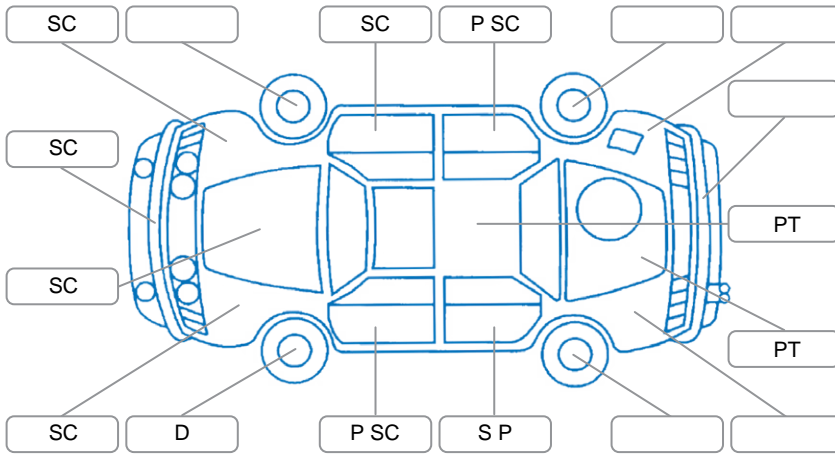

Report ID:	28,084,601	Version:	2
Created:	14 Apr 2026		

Make:	Subaru	Model:	Legacy
Body Style:	Wagon	Year:	2009
Rego No.:	LYG347	Rego Expiry:	09 Sep 2026
WoF Expiry:	26 Mar 2027	Odometer:	257,706 Kms
Good No.:	28084601	VIN:	7AT0GF0BX18177012
Next Service:	27/2/27 or 264400km	Service History:	No

Key

S = Scratch R = Rust C = Crack * = Decals W = Significant scuffs
 D = Dent PT = Paint defect P = Pin dent SC = Stone Chips

Note: some defects and blemishes may not be displayed in the diagram

Body Inspection Comments

Stone chips in windscreen.
 Small buckle in LH front outer wheel rim.

Conditions During Body Inspection Dry

Under Carriage and Under Bonnet Inspection Comments

Interior Comments

Seats:	Average
Carpets:	Average
Panels:	Average
Dashboard:	Good