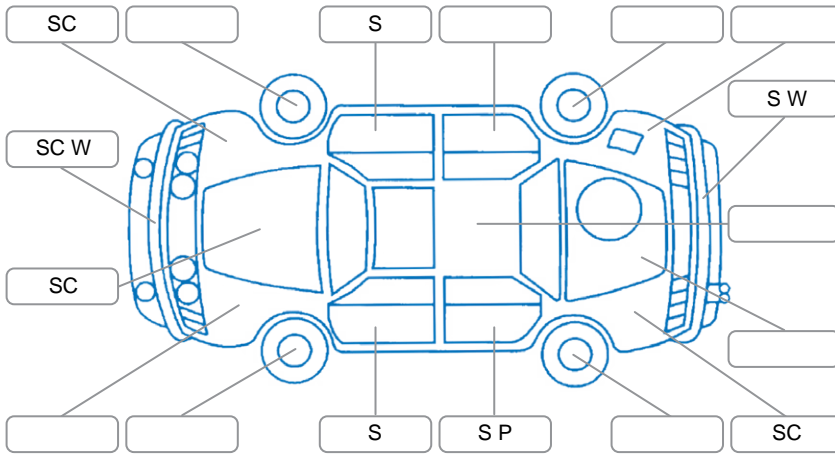

Report ID:	28,084,574	Version:	2
Created:	13 Apr 2026		

Make:	Toyota	Model:	Allex
Body Style:	Hatchback	Year:	2004
Rego No.:	GSF511	Rego Expiry:	26 Jul 2026
WoF Expiry:	27 Feb 2027	Odometer:	79,968 Kms
Good No.:	28084574	VIN:	7AT0H63YX12303617
Next Service:	13/04/27 or 9000	Service History:	No

Key

S = Scratch R = Rust C = Crack * = Decals W = Significant scuffs
 D = Dent PT = Paint defect P = Pin dent SC = Stone Chips

Note: some defects and blemishes may not be displayed in the diagram

Body Inspection Comments

Conditions During Body Inspection: Dry

Under Carriage and Under Bonnet Inspection Comments

Interior Comments

Seats:	Good
Carpets:	Average
Panels:	Average
Dashboard:	Good

General Comments

Vehicle drove well.
 Air conditioning not cold.