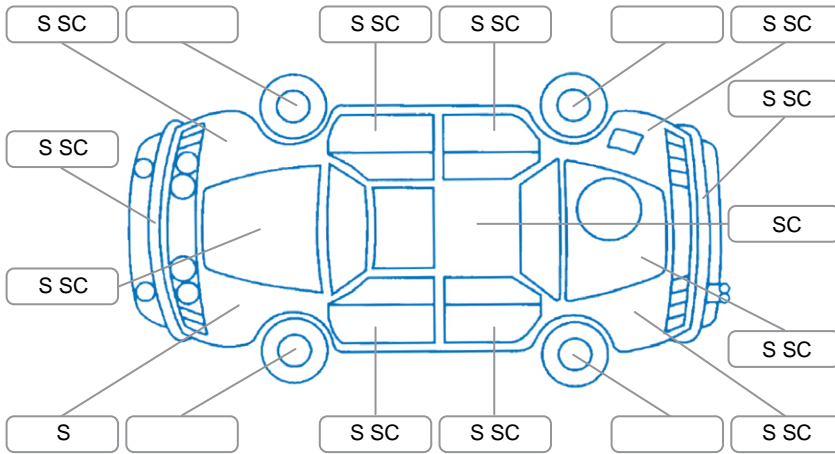

Report ID:	28,084,463	Version:	1
Created:	06 Apr 2026		

Make:	Nissan	Model:	Navara
Body Style:	Utility	Year:	2010
Rego No.:	FMH643	Rego Expiry:	17 Aug 2026
WoF Expiry:	24 Feb 2027	Odometer:	114,128 Kms
Good No.:	28084463	VIN:	MNTVCGD40A0000885
Next Service:	121391	Service History:	No

Key
 S = Scratch R = Rust C = Crack * = Decals W = Significant scuffs
 D = Dent PT = Paint defect P = Pin dent SC = Stone Chips

Note: some defects and blemishes may not be displayed in the diagram

Body Inspection Comments

Minor stonechips on windscreen

Conditions During Body Inspection

Dry

Under Carriage and Under Bonnet Inspection Comments

Rear wheel drive

Interior Comments

Seats:	Good
Carpets:	Good
Panels:	Good
Dashboard:	Good