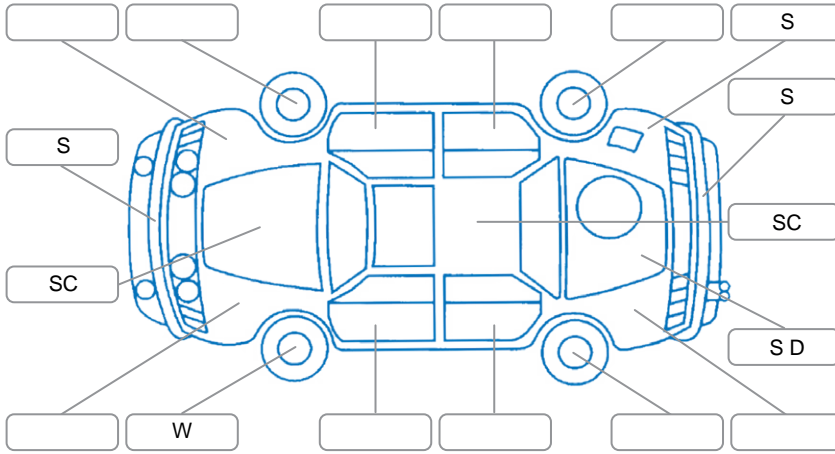

Key

S = Scratch R = Rust C = Crack * = Decals W = Significant scuffs
 D = Dent PT = Paint defect P = Pin dent SC = Stone Chips

Note: some defects and blemishes may not be displayed in the diagram

Body Inspection Comments

Front wiper arm cap missing

Conditions During Body Inspection

Wet

Under Carriage and Under Bonnet Inspection Comments

Front wheel drive

Interior Comments

Seats: Good

Carpets: Good

Panels: Good

Dashboard: Good

General Comments

Road Conditions During Test Drive

Wet

Engine Timing Mechanism

Timing Chain

Evidence of Cam Belt Replacement Yes No Kms