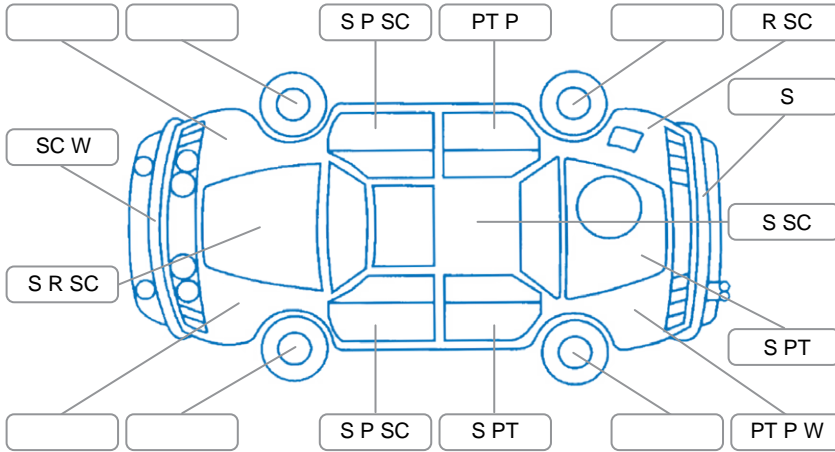

Report ID:	28,084,437	Version:	1
Created:	30 Mar 2026		

Make:	Toyota	Model:	Camry
Body Style:	Sedan	Year:	2004
Rego No.:	JAR696	Rego Expiry:	08 Feb 2026
WoF Expiry:	21 Jun 2026	Odometer:	121,542 Kms
Good No.:	28084437	VIN:	7AT0H604X14306643
Next Service:	127000	Service History:	No

Key

S = Scratch R = Rust C = Crack * = Decals W = Significant scuffs
 D = Dent PT = Paint defect P = Pin dent SC = Stone Chips

Note: some defects and blemishes may not be displayed in the diagram

Body Inspection Comments

Left sill dented

Conditions During Body Inspection

Dry

Under Carriage and Under Bonnet Inspection Comments

Underbody oxidation
 Engine oil seepage

Interior Comments

Seats:	Average
Carpets:	Average
Panels:	Average
Dashboard:	Average

General Comments

Road Conditions During Test Drive

Dry

Engine Timing Mechanism

Timing Chain

Evidence of Cam Belt Replacement

Yes No

Kms