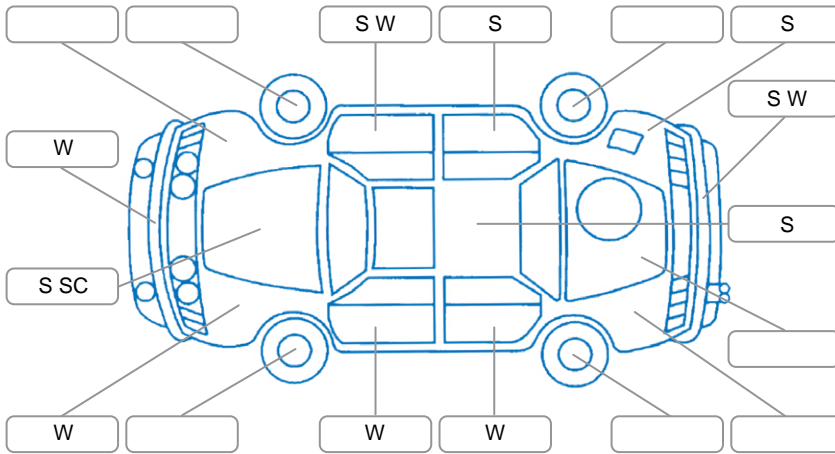

Report ID:	28,084,400	Version:	2
Created:	29 Apr 2026		

Make:	Skoda	Model:	Superb
Body Style:	Wagon	Year:	2018
Rego No.:	LMP541	Rego Expiry:	10 Jul 2026
WoF Expiry:	13 May 2027	Odometer:	67,671 Kms
Good No.:	28084400	VIN:	TMBME9NP9J7591743
Next Service:	76,000km	Service History:	No

**Key**  
 S = Scratch    R = Rust    C = Crack    \* = Decals    W = Significant scuffs  
 D = Dent    PT = Paint defect    P = Pin dent    SC = Stone Chips

Note: some defects and blemishes may not be displayed in the diagram