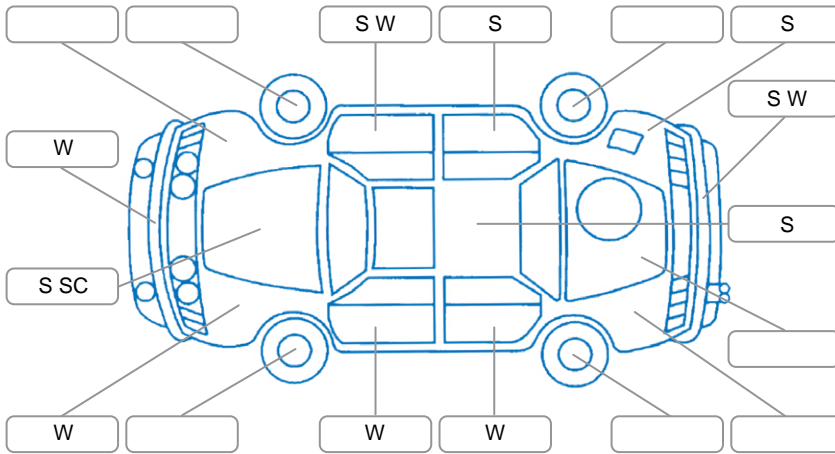

Report ID:	28,084,400	Version:	1
Created:	31 Mar 2026		

Make:	Skoda	Model:	Superb
Body Style:	Wagon	Year:	2018
Rego No.:	LMP541	Rego Expiry:	10 Jul 2026
WoF Expiry:	04 Jun 2026	Odometer:	67,671 Kms
Good No.:	28084400	VIN:	TMBME9NP9J7591743
Next Service:	76,000km	Service History:	No

Key
 S = Scratch R = Rust C = Crack * = Decals W = Significant scuffs
 D = Dent PT = Paint defect P = Pin dent SC = Stone Chips

Note: some defects and blemishes may not be displayed in the diagram

Body Inspection Comments

Windscreen stone chips

Conditions During Body Inspection

Dry

Under Carriage and Under Bonnet Inspection Comments

Engine oil seep
 4 wheel drive

Interior Comments

Seats:	Good
Carpets:	Good
Panels:	Good
Dashboard:	Good