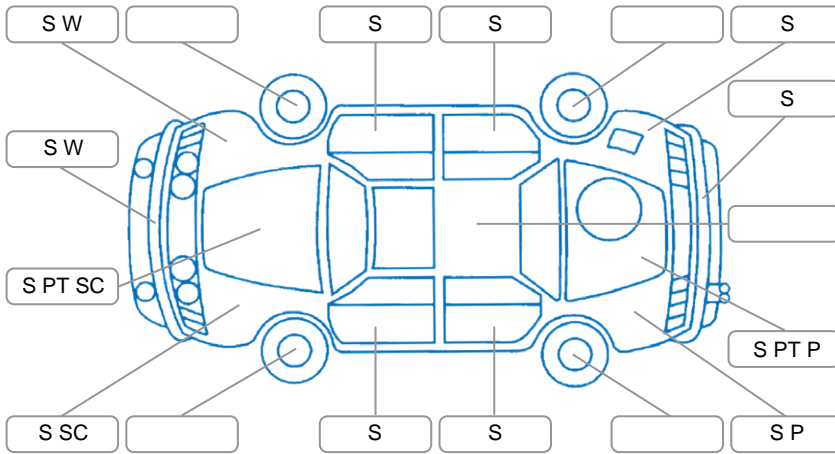

Report ID:	28,084,395	Version:	1
Created:	31 Mar 2026		

Make:	Suzuki	Model:	Swift
Body Style:	Hatchback	Year:	2010
Rego No.:	MSM480	Rego Expiry:	13 Mar 2027
WoF Expiry:	25 Feb 2027	Odometer:	152,154 Kms
Good No.:	28084395	VIN:	7AT0GK0CX19575061
Next Service:	162000	Service History:	No

Key
 S = Scratch R = Rust C = Crack * = Decals W = Significant scuffs
 D = Dent PT = Paint defect P = Pin dent SC = Stone Chips

Note: some defects and blemishes may not be displayed in the diagram

Body Inspection Comments

Panels: Average

Dashboard: Average

General Comments

Goodd

Road Conditions During Test Drive	Dry		
Engine Timing Mechanism	Timing Chain		
Evidence of Cam Belt Replacement	<input type="checkbox"/> Yes	<input type="checkbox"/> No	Kms
Inspected by:	AI Osmena		
Published by:	AI Osmena		
Inspection Date:	31 Mar 2026		