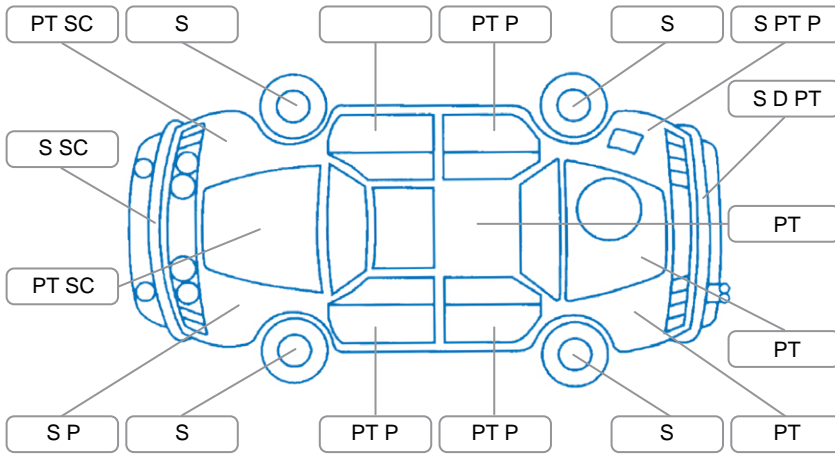

### Key

S = Scratch    R = Rust    C = Crack    \* = Decals    W = Significant scuffs  
 D = Dent    PT = Paint defect    P = Pin dent    SC = Stone Chips

Note: some defects and blemishes may not be displayed in the diagram

### Body Inspection Comments

LR taillight broken. RF wheel centre cap is missing.  
 Both rear door handles stick out when door is shut.

Conditions During Body Inspection	Dry
-----------------------------------	-----