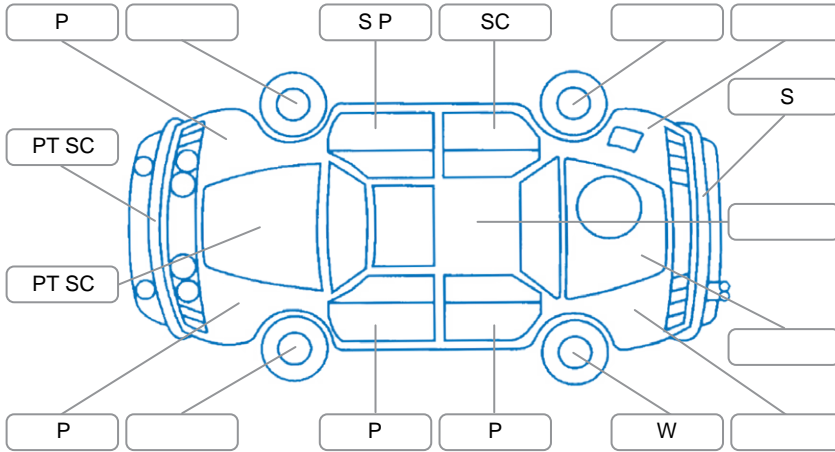

Key

S = Scratch R = Rust C = Crack * = Decals W = Significant scuffs
 D = Dent PT = Paint defect P = Pin dent SC = Stone Chips

Note: some defects and blemishes may not be displayed in the diagram

Body Inspection Comments

Conditions During Body Inspection: Dry

Under Carriage and Under Bonnet Inspection Comments

2WD
 Front lower control arm bushes worn

Interior Comments

Seats:	Front seats average
Carpets:	Drivers side average
Panels:	Good
Dashboard:	Good