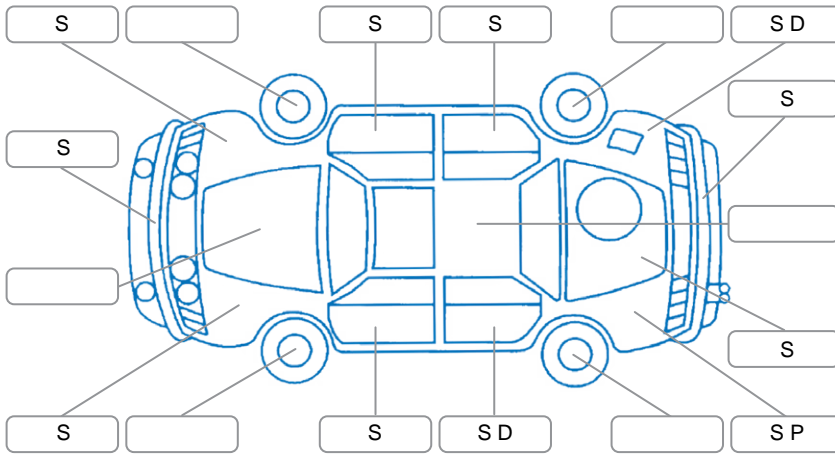

Key

S = Scratch R = Rust C = Crack * = Decals W = Significant scuffs
 D = Dent PT = Paint defect P = Pin dent SC = Stone Chips

Note: some defects and blemishes may not be displayed in the diagram

Body Inspection Comments

Average

Conditions During Body Inspection

Dry

Under Carriage and Under Bonnet Inspection Comments

Rear brake pads low.
 Brake fluid flush recommended.
 Battery low.

Interior Comments

Seats:	Average
Carpets:	Average
Panels:	Average
Dashboard:	Average