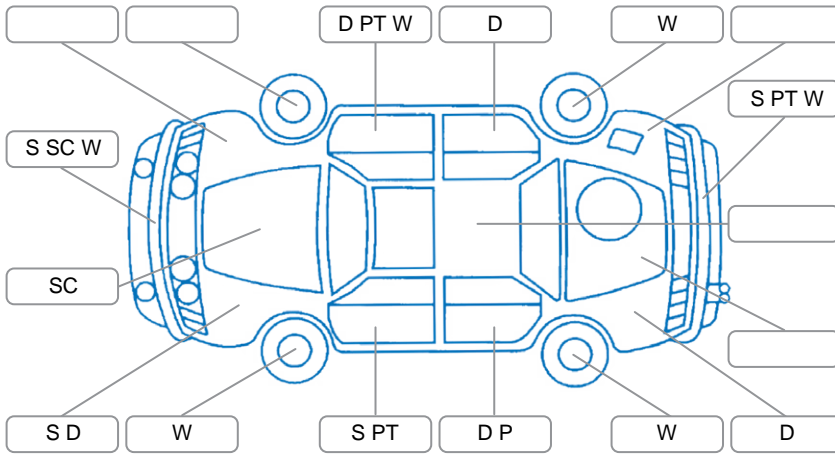

Report ID:	28,084,245	Version:	1
Created:	04 Apr 2026		

Make:	Toyota	Model:	Corolla
Body Style:	Sedan	Year:	2008
Rego No.:	EJA341	Rego Expiry:	14 Jul 2026
WoF Expiry:	16 Apr 2027	Odometer:	236,972 Kms
Good No.:	28084245	VIN:	JTNBU58E40J004097
Next Service:	243,500 Kms	Service History:	Yes

Key
 S = Scratch R = Rust C = Crack * = Decals W = Significant scuffs
 D = Dent PT = Paint defect P = Pin dent SC = Stone Chips

Note: some defects and blemishes may not be displayed in the diagram

Body Inspection Comments

Conditions During Body Inspection	Dry
-----------------------------------	-----

Under Carriage and Under Bonnet Inspection Comments

2WD

Interior Comments

Seats:	Rips on drivers seat
Carpets:	Large rip on drivers side
Panels:	Good
Dashboard:	Wear on right side of dashboard