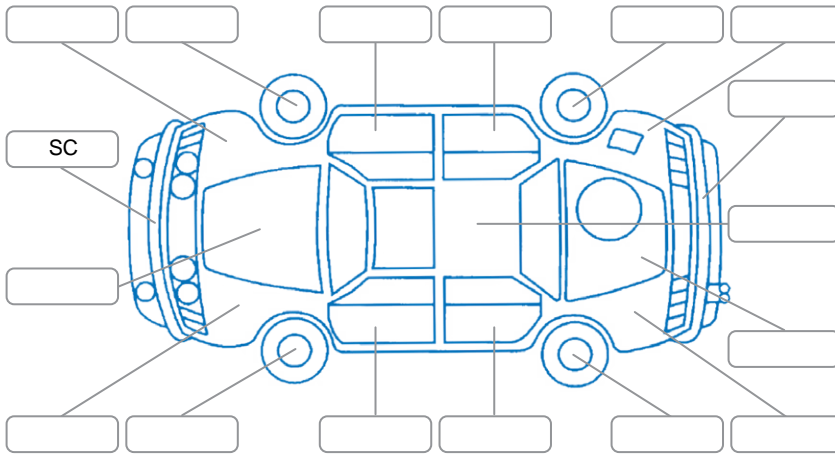

Report ID:	28,084,170	Version:	2
Created:	16 Apr 2026		

Make:	Ssangyong	Model:	Korando
Body Style:	SUV	Year:	2017
Rego No.:	KKU210	Rego Expiry:	07 Sep 2026
WoF Expiry:	24 Apr 2027	Odometer:	107,683 Kms
Good No.:	28084170	VIN:	KPTB0A18SHP253311
Next Service:	117,000 kms	Service History:	No

**Key**  
 S = Scratch    R = Rust    C = Crack    \* = Decals    W = Significant scuffs  
 D = Dent    PT = Paint defect    P = Pin dent    SC = Stone Chips

Note: some defects and blemishes may not be displayed in the diagram