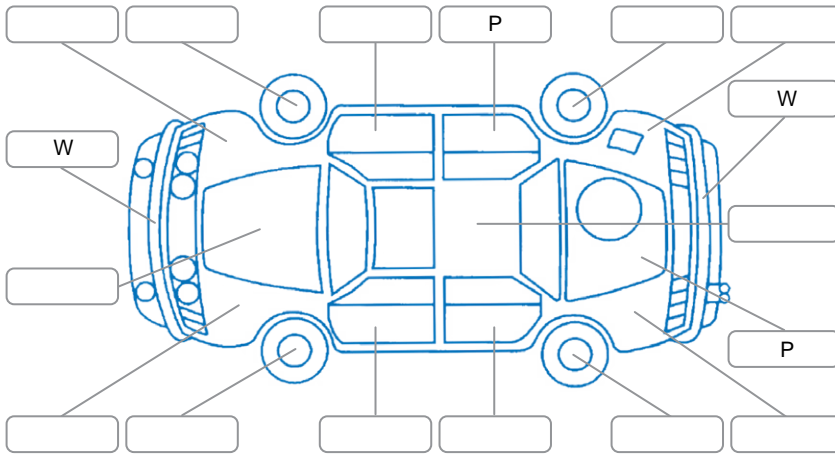

Report ID:	28,084,158	Version:	1
Created:	30 Mar 2026		

Make:	Toyota	Model:	Hiace
Body Style:	Van	Year:	2020
Rego No.:	RKT340	Rego Expiry:	16 Jun 2026
WoF Expiry:	19 Feb 2027	Odometer:	105,919 Kms
Good No.:	28084158	VIN:	JTFTA3AP008017011
Next Service:	111000km	Service History:	Yes

**Key**  
 S = Scratch    R = Rust    C = Crack    \* = Decals    W = Significant scuffs  
 D = Dent    PT = Paint defect    P = Pin dent    SC = Stone Chips

Note: some defects and blemishes may not be displayed in the diagram