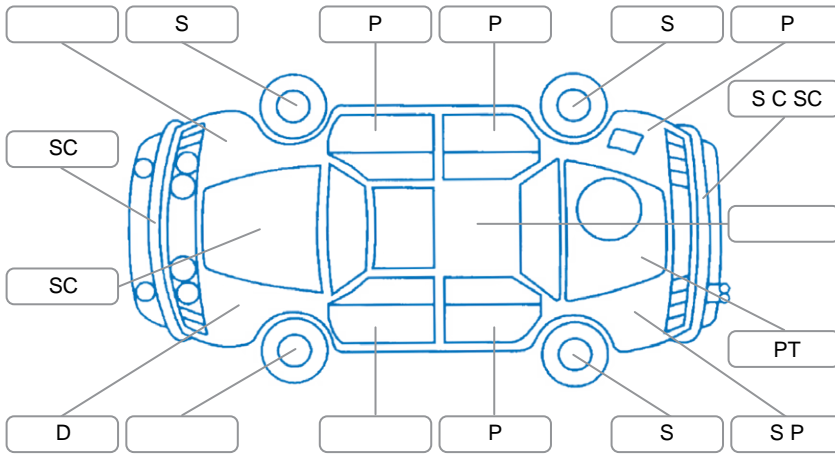

Report ID:	28,084,104	Version:	3
Created:	15 Apr 2026		

Make:	Subaru	Model:	Exiga
Body Style:	Wagon	Year:	2011
Rego No.:	PDT770	Rego Expiry:	01 Jul 2026
WoF Expiry:	16 Apr 2027	Odometer:	101,983 Kms
Good No.:	28084104	VIN:	7AT0GF1RX21019551
Next Service:	111,983kms	Service History:	No

### Key

S = Scratch    R = Rust    C = Crack    \* = Decals    W = Significant scuffs  
 D = Dent    PT = Paint defect    P = Pin dent    SC = Stone Chips

Note: some defects and blemishes may not be displayed in the diagram