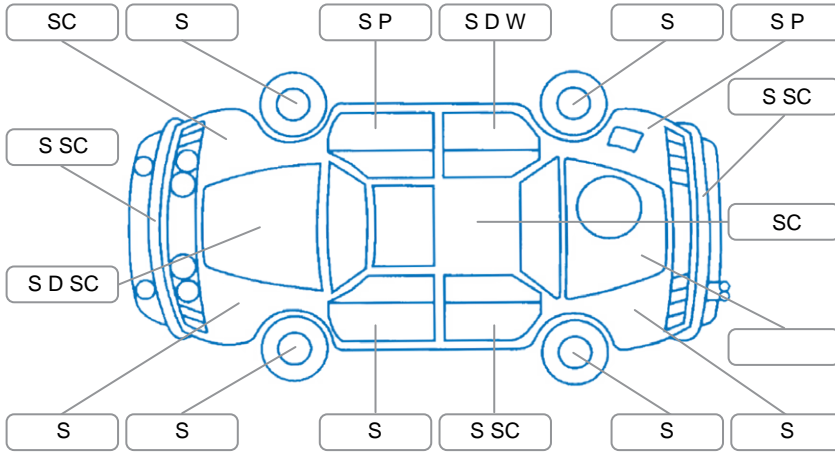

Report ID:	28,084,094	Version:	1
Created:	27 Mar 2026		

Make:	Mazda	Model:	Axela
Body Style:	Hatchback	Year:	2010
Rego No.:	MLB267	Rego Expiry:	20 Sep 2026
WoF Expiry:	13 Feb 2027	Odometer:	119,456 Kms
Good No.:	28084094	VIN:	7AT0C13JX15101293
Next Service:		Service History:	No

Key
 S = Scratch R = Rust C = Crack * = Decals W = Significant scuffs
 D = Dent PT = Paint defect P = Pin dent SC = Stone Chips

Note: some defects and blemishes may not be displayed in the diagram

Body Inspection Comments

Stone chips in the windscreen, clear coat coming off headlights,

Conditions During Body Inspection

Dry

Under Carriage and Under Bonnet Inspection Comments

Oil level low,

Interior Comments

Seats: drivers seat is worn,