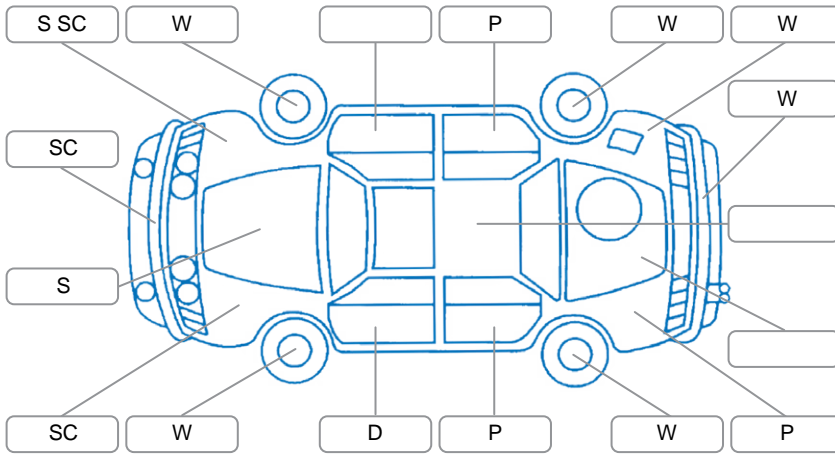

Report ID:	28,084,087	Version:	2
Created:	30 Mar 2026		

Make:	BMW	Model:	116i
Body Style:	Hatchback	Year:	2014
Rego No.:	PYD98	Rego Expiry:	27 Oct 2026
WoF Expiry:	03 Apr 2026	Odometer:	150,086 Kms
Good No.:	28084087	VIN:	WBA1A12050P578264
Next Service:	151366	Service History:	No

Key

S = Scratch R = Rust C = Crack * = Decals W = Significant scuffs
 D = Dent PT = Paint defect P = Pin dent SC = Stone Chips

Note: some defects and blemishes may not be displayed in the diagram

Body Inspection Comments

Conditions During Body Inspection: Dry

Under Carriage and Under Bonnet Inspection Comments

Engine oil seepage

Interior Comments

Seats:	Average
Carpets:	Average
Panels:	Average
Dashboard:	Average

General Comments