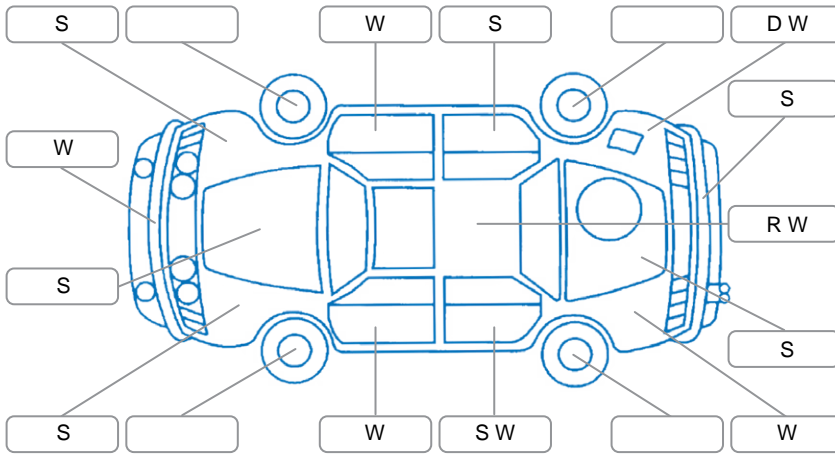

Report ID:	28,084,060	Version:	5
Created:	01 May 2026		

Make:	Toyota	Model:	Hiace
Body Style:	Van	Year:	2006
Rego No.:	JRH707	Rego Expiry:	02 Nov 2026
WoF Expiry:	07 May 2027	Odometer:	295,257 Kms
Good No.:	28084060	VIN:	7AT0H60FX16043528
Next Service:	305,000	Service History:	No

Key

S = Scratch R = Rust C = Crack * = Decals W = Significant scuffs
 D = Dent PT = Paint defect P = Pin dent SC = Stone Chips

Note: some defects and blemishes may not be displayed in the diagram

Body Inspection Comments

Conditions During Body Inspection

Wet

Under Carriage and Under Bonnet Inspection Comments

Interior Comments

Seats:	Average
Carpets:	Poor
Panels:	Poor
Dashboard:	Average

General Comments

Road Conditions During Test Drive	Wet
Engine Timing Mechanism	Timing Chain
Evidence of Cam Belt Replacement	<input type="checkbox"/> Yes <input type="checkbox"/> No Kms
Inspected by:	James Scott
Published by:	Andrew Totton
Inspection Date:	28 Apr 2026