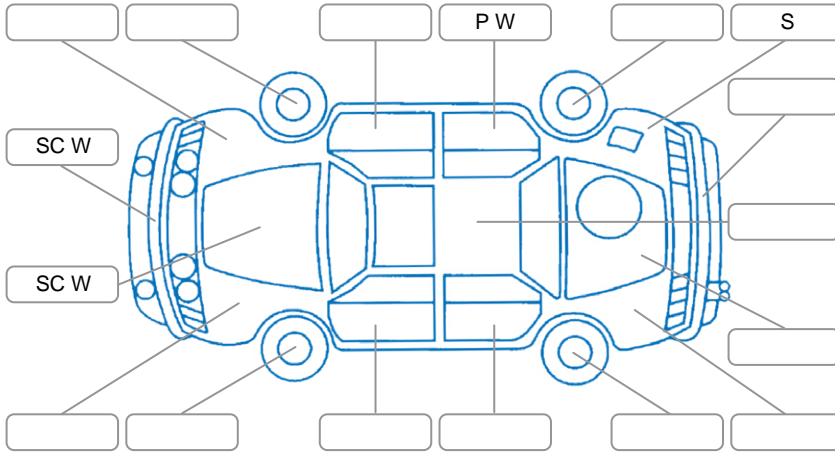

Report ID:	28,084,025	Version:	2
Created:	08 Apr 2026		

Make:	Hyundai	Model:	Kona
Body Style:	SUV	Year:	2022
Rego No.:	RJN494	Rego Expiry:	09 Sep 2026
WoF Expiry:	20 Feb 2027	Odometer:	18,207 Kms
Good No.:	28084025	VIN:	KMHK1813WMU830964
Next Service:	28000km	Service History:	Yes

Key

S = Scratch R = Rust C = Crack * = Decals W = Significant scuffs
 D = Dent PT = Paint defect P = Pin dent SC = Stone Chips

Note: some defects and blemishes may not be displayed in the diagram

Body Inspection Comments

Conditions During Body Inspection: Dry

Under Carriage and Under Bonnet Inspection Comments

Interior Comments

Seats:	Good
Carpets:	Good
Panels:	Good
Dashboard:	Good

General Comments

4WD.

Road Conditions During Test Drive	Dry	
Engine Timing Mechanism	Timing Chain	
Evidence of Cam Belt Replacement	<input type="checkbox"/> Yes <input type="checkbox"/> No	Kms
Inspected by:	Haden Brown	
Published by:	Kate Gibson	
Inspection Date:	29 Mar 2026	