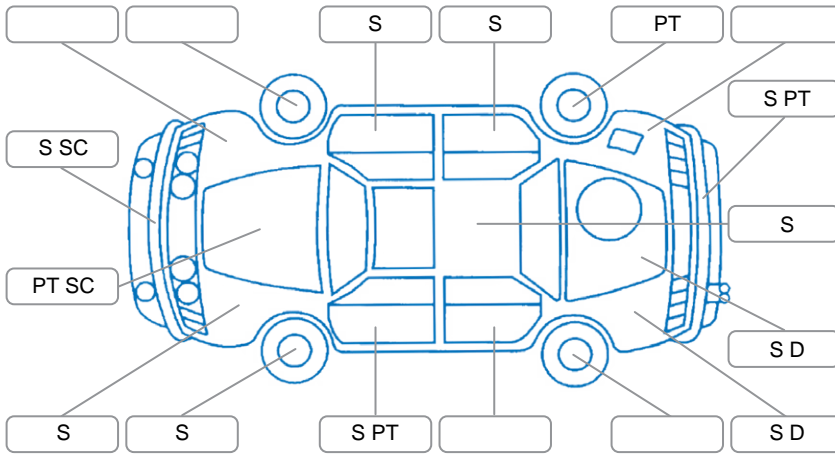

Report ID:	28,083,894	Version:	1
Created:	29 Mar 2026		

Make:	Mercedes-Benz	Model:	A180
Body Style:	Hatchback	Year:	2014
Rego No.:	MYJ217	Rego Expiry:	06 Jul 2026
WoF Expiry:	24 Jul 2026	Odometer:	133,041 Kms
Good No.:	28083894	VIN:	WDD1760422J198534
Next Service:	142000	Service History:	No

Key

S = Scratch R = Rust C = Crack * = Decals W = Significant scuffs
 D = Dent PT = Paint defect P = Pin dent SC = Stone Chips

Note: some defects and blemishes may not be displayed in the diagram

Body Inspection Comments

Rear wiper torn, passenger sunshade mirror cover broken, windscreen scratch, right taillight crack,

Conditions During Body Inspection

Under Carriage and Under Bonnet Inspection Comments

Front shocks different,