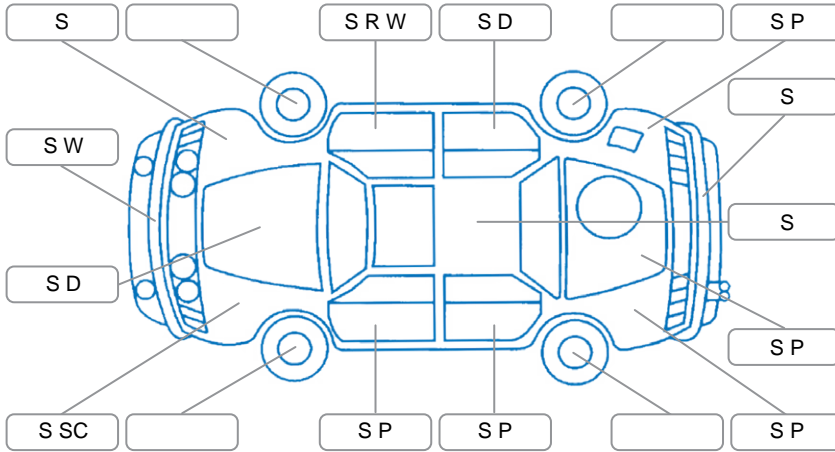

Report ID:	28,083,839	Version:	2
Created:	08 Apr 2026		

Make:	Toyota	Model:	Hilux
Body Style:	Utility	Year:	2020
Rego No.:	MYU195	Rego Expiry:	19 Jul 2026
WoF Expiry:	18 Jul 2026	Odometer:	86,519 Kms
Good No.:	28083839	VIN:	MR0KA3CD401244526
Next Service:	96,600	Service History:	Yes

Key

S = Scratch R = Rust C = Crack * = Decals W = Significant scuffs
 D = Dent PT = Paint defect P = Pin dent SC = Stone Chips

Note: some defects and blemishes may not be displayed in the diagram

Body Inspection Comments