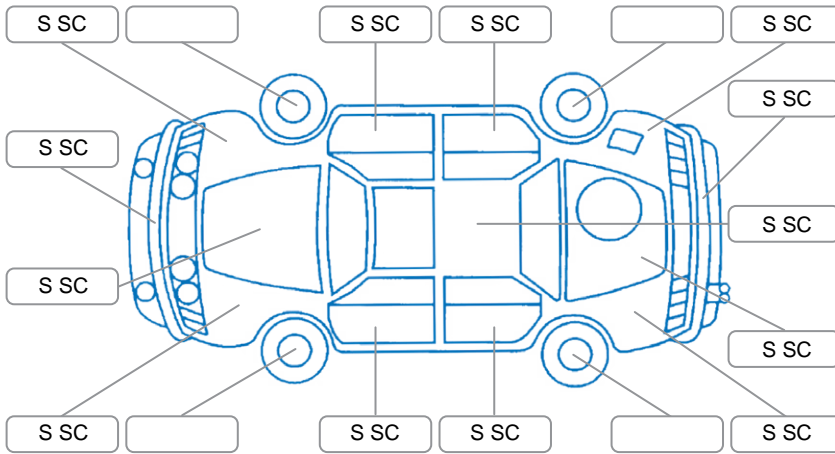

Report ID:	28,083,818	Version:	1
Created:	29 Mar 2026		

Make:	Nissan	Model:	X-Trail
Body Style:	Wagon	Year:	2016
Rego No.:	NZC634	Rego Expiry:	16 Sep 2026
WoF Expiry:	26 Feb 2027	Odometer:	135,958 Kms
Good No.:	28083818	VIN:	7AT0DH6LX21546955
Next Service:	146000	Service History:	No

**Key**  
 S = Scratch    R = Rust    C = Crack    \* = Decals    W = Significant scuffs  
 D = Dent    PT = Paint defect    P = Pin dent    SC = Stone Chips

Note: some defects and blemishes may not be displayed in the diagram