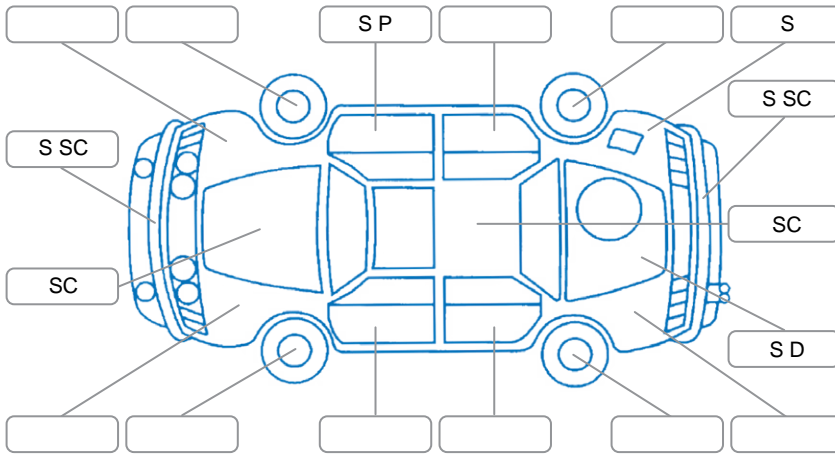

Report ID:	28,083,728	Version:	1
Created:	14 Apr 2026		

Make:	Toyota	Model:	Highlander
Body Style:	SUV	Year:	2017
Rego No.:	KRR298	Rego Expiry:	09 Aug 2026
WoF Expiry:	14 Apr 2027	Odometer:	227,495 Kms
Good No.:	28083728	VIN:	5TDBZ3FH20S406534
Next Service:	237490	Service History:	No

Key

S = Scratch R = Rust C = Crack * = Decals W = Significant scuffs
 D = Dent PT = Paint defect P = Pin dent SC = Stone Chips

Note: some defects and blemishes may not be displayed in the diagram

Body Inspection Comments

Minor stonechips on windscreen

Conditions During Body Inspection

Dry

Under Carriage and Under Bonnet Inspection Comments

All wheel drive

Interior Comments

Seats:	Good
Carpets:	Good
Panels:	Good
Dashboard:	Good