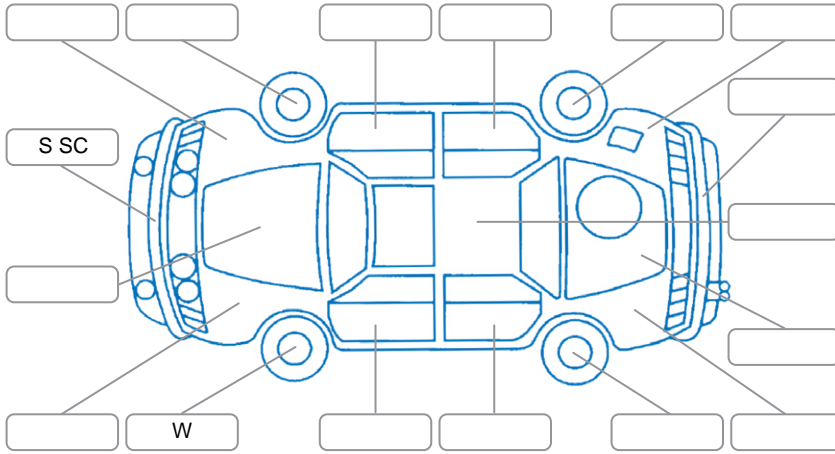

Report ID:	28,083,684	Version:	1
Created:	14 Apr 2026		

Make:	Hyundai	Model:	Sonata
Body Style:	Sedan	Year:	2016
Rego No.:	KAB975	Rego Expiry:	20 Sep 2026
WoF Expiry:	06 Jan 2027	Odometer:	96,167 Kms
Good No.:	28083684	VIN:	KMHE341FMGA215562
Next Service:	106172	Service History:	No

Key

S = Scratch R = Rust C = Crack * = Decals W = Significant scuffs
 D = Dent PT = Paint defect P = Pin dent SC = Stone Chips

Note: some defects and blemishes may not be displayed in the diagram

Body Inspection Comments

Minor stonechips on windscreen

Conditions During Body Inspection

Dry

Under Carriage and Under Bonnet Inspection Comments

Front wheel drive

Interior Comments

Seats:	Good
Carpets:	Good
Panels:	Good
Dashboard:	Good