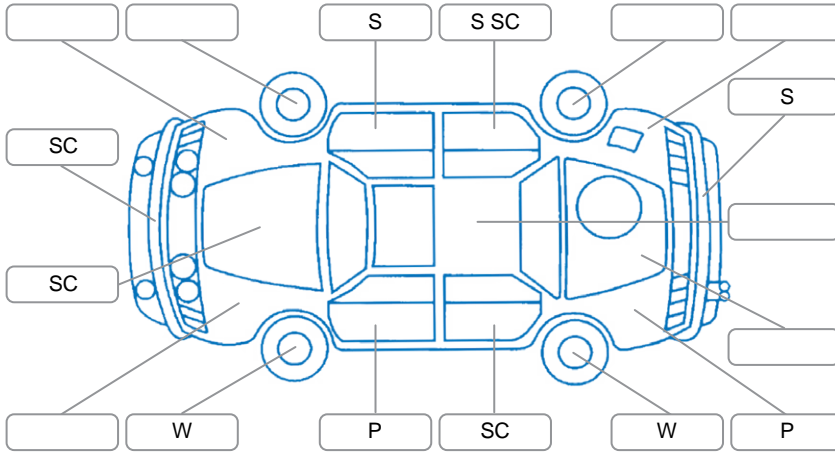

Report ID:	28,083,678	Version:	1
Created:	15 Apr 2026		

Make:	Hyundai	Model:	Santa FE
Body Style:	SUV	Year:	2021
Rego No.:	NGM918	Rego Expiry:	21 Aug 2026
WoF Expiry:	27 Apr 2027	Odometer:	57,631 Kms
Good No.:	28083678	VIN:	KMHS381HWMU360829
Next Service:	67,000 kms	Service History:	Yes

Key

S = Scratch R = Rust C = Crack * = Decals W = Significant scuffs
 D = Dent PT = Paint defect P = Pin dent SC = Stone Chips

Note: some defects and blemishes may not be displayed in the diagram

Body Inspection Comments