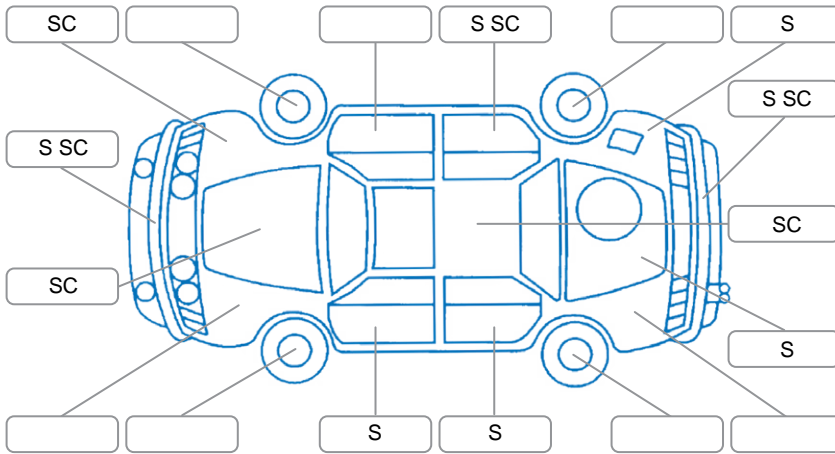

Report ID:	28,083,609	Version:	1
Created:	31 Mar 2026		

Make:	Mitsubishi	Model:	Outlander
Body Style:	Wagon	Year:	2006
Rego No.:	LBA978	Rego Expiry:	12 Jul 2026
WoF Expiry:	26 May 2026	Odometer:	248,216 Kms
Good No.:	28083609	VIN:	7AT0CJ3MX17026223
Next Service:	20/12/2020	Service History:	No

Key

S = Scratch R = Rust C = Crack * = Decals W = Significant scuffs
 D = Dent PT = Paint defect P = Pin dent SC = Stone Chips

Note: some defects and blemishes may not be displayed in the diagram

Body Inspection Comments

Minor stonechips on windscreen

Conditions During Body Inspection

Dry

Under Carriage and Under Bonnet Inspection Comments

4WD

Oil leak

Interior Comments

Seats:	Good
Carpets:	rip on drivers floor-Average
Panels:	Good
Dashboard:	Good