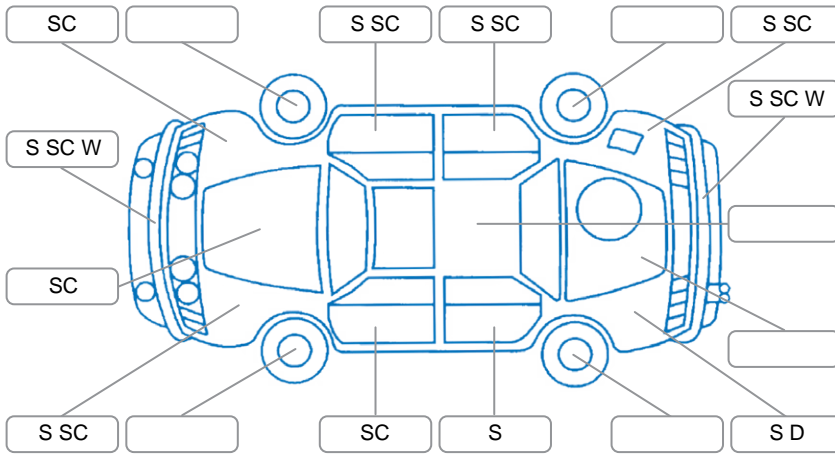

Report ID:	28,083,553	Version:	1
Created:	31 Mar 2026		

Make:	Mazda	Model:	Mazda2
Body Style:	Hatchback	Year:	2005
Rego No.:	NTR67	Rego Expiry:	09 May 2026
WoF Expiry:	06 Apr 2027	Odometer:	112,591 Kms
Good No.:	28083553	VIN:	JM0DY10Y200202912
Next Service:	123000	Service History:	Yes

Key

S = Scratch R = Rust C = Crack * = Decals W = Significant scuffs
 D = Dent PT = Paint defect P = Pin dent SC = Stone Chips

Note: some defects and blemishes may not be displayed in the diagram

Body Inspection Comments