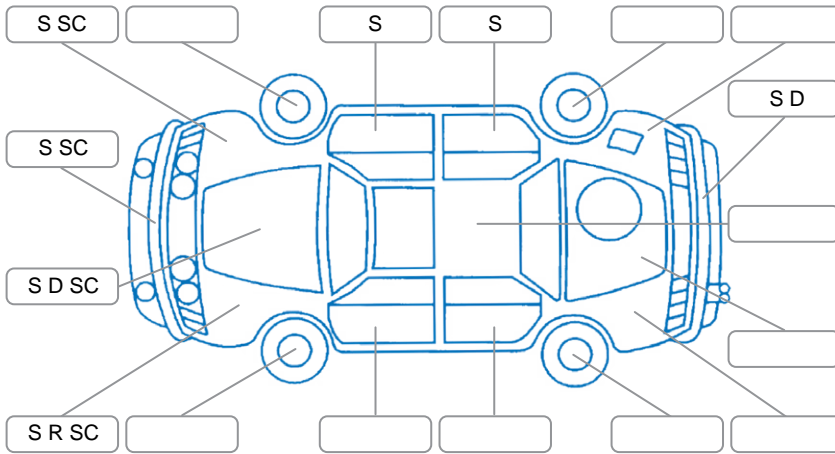

Report ID:	28,083,524	Version:	1
Created:	17 Apr 2026		

Make:	Nissan	Model:	Navara
Body Style:	Utility	Year:	2017
Rego No.:	KZT393	Rego Expiry:	30 Oct 2026
WoF Expiry:	03 Sep 2026	Odometer:	223,926 Kms
Good No.:	28083524	VIN:	MNTCB4D23A0034754
Next Service:	238,000	Service History:	Yes

Key
 S = Scratch R = Rust C = Crack * = Decals W = Significant scuffs
 D = Dent PT = Paint defect P = Pin dent SC = Stone Chips

Note: some defects and blemishes may not be displayed in the diagram

Body Inspection Comments