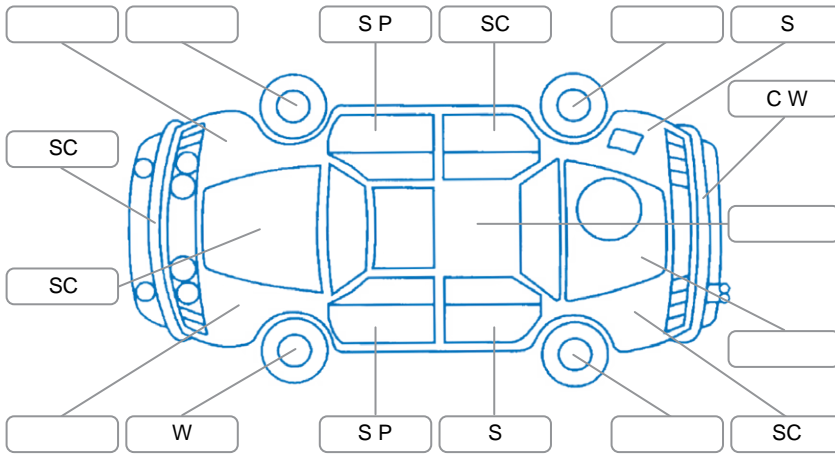

Key
 S = Scratch R = Rust C = Crack * = Decals W = Significant scuffs
 D = Dent PT = Paint defect P = Pin dent SC = Stone Chips

Note: some defects and blemishes may not be displayed in the diagram

Body Inspection Comments

RH rear bumper has big cracks with cable ties stitching it together.

Conditions During Body Inspection: Dry

Under Carriage and Under Bonnet Inspection Comments

Interior Comments

Seats:	Good
Carpets:	Good
Panels:	Good
Dashboard:	Good