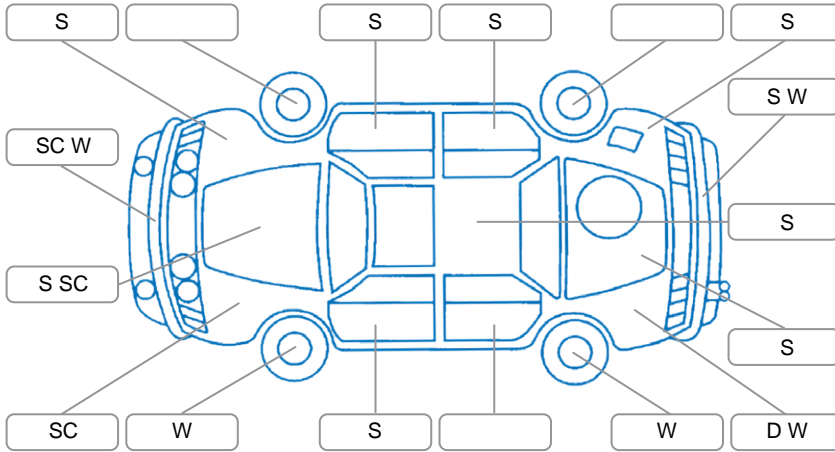

Report ID:	28,083,405	Version:	2
Created:	31 Mar 2026		

Make:	Toyota	Model:	Corolla
Body Style:	Hatchback	Year:	2019
Rego No.:	MLG864	Rego Expiry:	10 May 2026
WoF Expiry:	13 Dec 2026	Odometer:	40,906 Kms
Good No.:	28083405	VIN:	JTNK43BE803070654
Next Service:	53,000km	Service History:	Yes

### Key

S = Scratch    R = Rust    C = Crack    \* = Decals    W = Significant scuffs  
 D = Dent    PT = Paint defect    P = Pin dent    SC = Stone Chips

Note: some defects and blemishes may not be displayed in the diagram