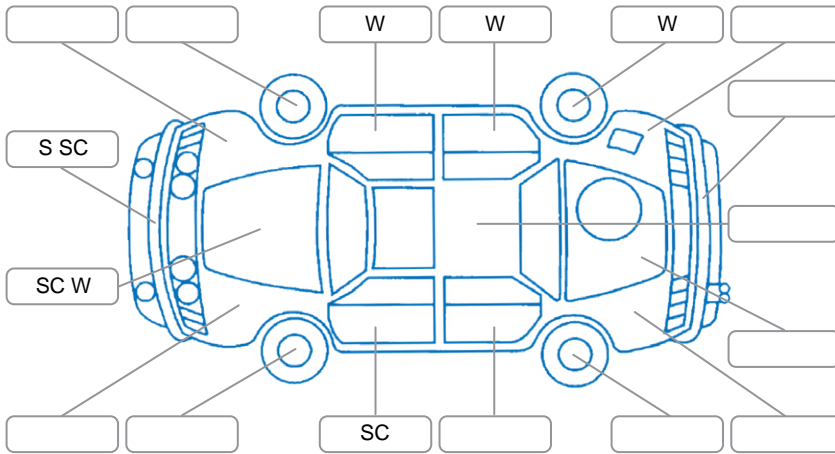

Report ID:	28,083,374	Version:	1
Created:	08 Apr 2026		

Make:	Toyota	Model:	Rav4
Body Style:	SUV	Year:	2016
Rego No.:	JPZ658	Rego Expiry:	30 Jun 2026
WoF Expiry:	27 Sep 2026	Odometer:	172,274 Kms
Good No.:	28083374	VIN:	JTMRFRE70J082978
Next Service:	182000	Service History:	Yes

**Key**  
 S = Scratch    R = Rust    C = Crack    \* = Decals    W = Significant scuffs  
 D = Dent    PT = Paint defect    P = Pin dent    SC = Stone Chips

Note: some defects and blemishes may not be displayed in the diagram