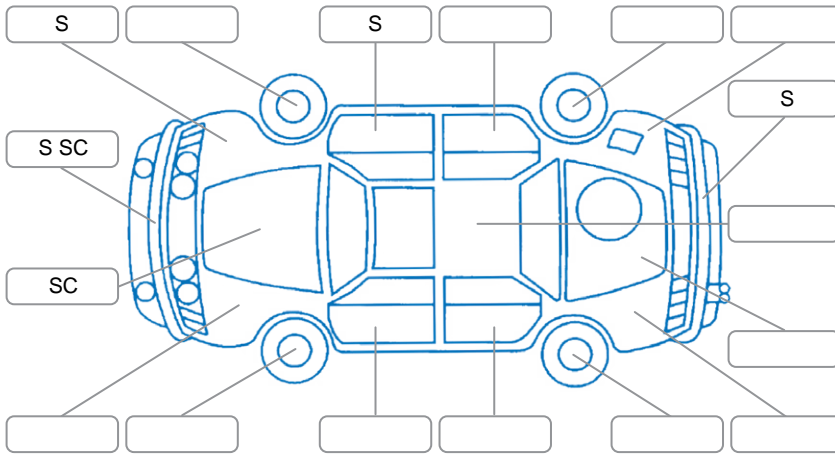

Report ID:	28,083,181	Version:	2
Created:	10 Apr 2026		

Make:	Toyota	Model:	Corolla
Body Style:	Wagon	Year:	2019
Rego No.:	QSQ982	Rego Expiry:	16 Aug 2026
WoF Expiry:	18 Sep 2026	Odometer:	93,700 Kms
Good No.:	28083181	VIN:	7AT0H607X24208426
Next Service:	103,700	Service History:	Yes

Key

S = Scratch R = Rust C = Crack * = Decals W = Significant scuffs
 D = Dent PT = Paint defect P = Pin dent SC = Stone Chips

Note: some defects and blemishes may not be displayed in the diagram

Body Inspection Comments