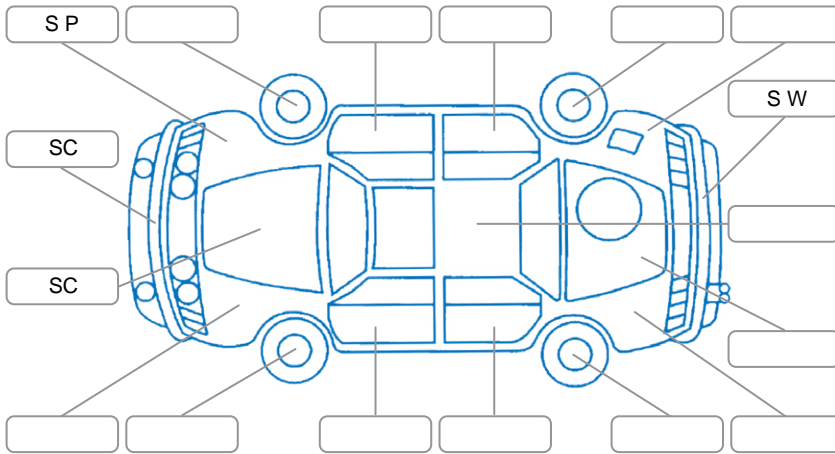

Key

S = Scratch R = Rust C = Crack * = Decals W = Significant scuffs
 D = Dent PT = Paint defect P = Pin dent SC = Stone Chips

Note: some defects and blemishes may not be displayed in the diagram

Body Inspection Comments

Conditions During Body Inspection: Dry

Under Carriage and Under Bonnet Inspection Comments

Interior Comments

Seats:	Good
Carpets:	Good
Panels:	Good
Dashboard:	Good

General Comments

Road Conditions During Test Drive	Dry		
Engine Timing Mechanism	Timing Chain		
Evidence of Cam Belt Replacement	<input type="checkbox"/> Yes	<input type="checkbox"/> No	Kms
Inspected by:	Greg Morgan		
Published by:	Stuart Manson		
Inspection Date:	31 Mar 2026		