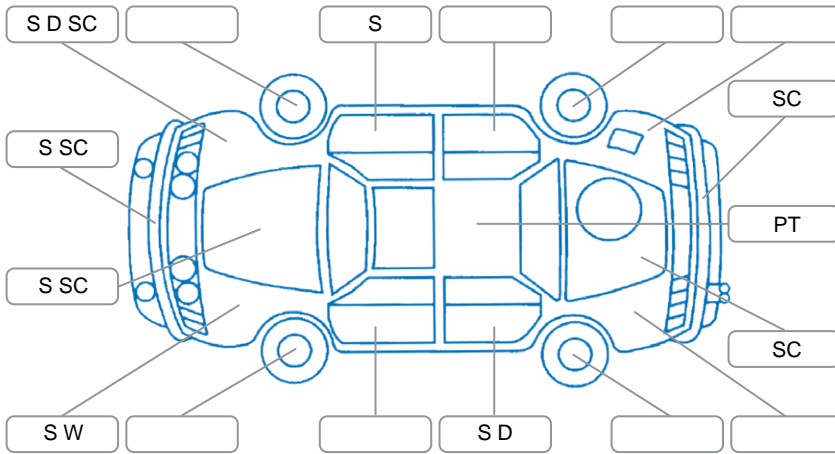

Report ID:	28,083,134	Version:	1
Created:	02 Apr 2026		

Make:	Mazda	Model:	Mazda2
Body Style:	Hatchback	Year:	2015
Rego No.:	HZB219	Rego Expiry:	20 Apr 2026
WoF Expiry:	15 Apr 2027	Odometer:	151,031 Kms
Good No.:	28083134	VIN:	MM0DJ2HA60W104927
Next Service:	153,766	Service History:	Yes

**Key**

S = Scratch    R = Rust    C = Crack    \* = Decals    W = Significant scuffs  
 D = Dent    PT = Paint defect    P = Pin dent    SC = Stone Chips

Note: some defects and blemishes may not be displayed in the diagram