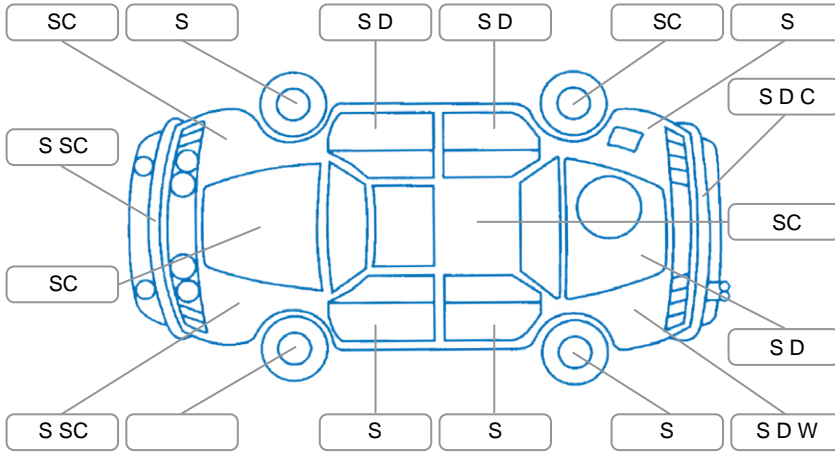

Report ID:	28,083,123	Version:	1
Created:	27 Mar 2026		

Make:	Great Wall	Model:	GWM Cannon
Body Style:	Utility	Year:	2022
Rego No.:	PPH345	Rego Expiry:	17 Dec 2025
WoF Expiry:	18 Nov 2026	Odometer:	75,996 Kms
Good No.:	28083123	VIN:	LGWCBF192NJ622101
Next Service:	85,115	Service History:	No

Key

S = Scratch R = Rust C = Crack * = Decals W = Significant scuffs
 D = Dent PT = Paint defect P = Pin dent SC = Stone Chips

Note: some defects and blemishes may not be displayed in the diagram

Body Inspection Comments

Stone chips in the windscreen,

Conditions During Body Inspection

Dry

Under Carriage and Under Bonnet Inspection Comments

Interior Comments

Seats:	stains
Carpets:	Good
Panels:	scuff marks
Dashboard:	Average