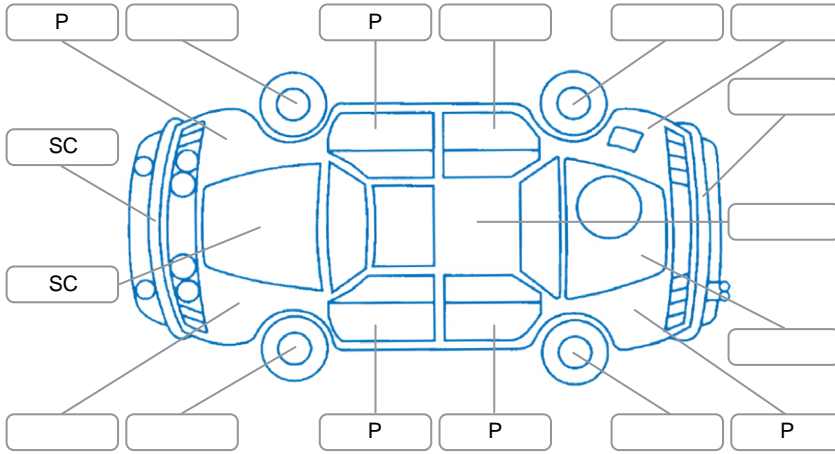

Report ID:	28,083,012	Version:	2
Created:	12 May 2026		

Make:	KIA	Model:	Sorento
Body Style:	SUV	Year:	2022
Rego No.:	PGL817	Rego Expiry:	23 May 2026
WoF Expiry:	23 May 2026	Odometer:	128,946 Kms
Good No.:	28083012	VIN:	KNARG81BWN5156383
Next Service:	126,000kms	Service History:	No

Key

S = Scratch R = Rust C = Crack * = Decals W = Significant scuffs
 D = Dent PT = Paint defect P = Pin dent SC = Stone Chips

Note: some defects and blemishes may not be displayed in the diagram

Body Inspection Comments

Conditions During Body Inspection	Dry
-----------------------------------	-----

Under Carriage and Under Bonnet Inspection Comments

Under tray damaged.
 Oil leak.

Interior Comments

Seats:	Good
Carpets:	Good
Panels:	tailgate trim cracked.
Dashboard:	Good