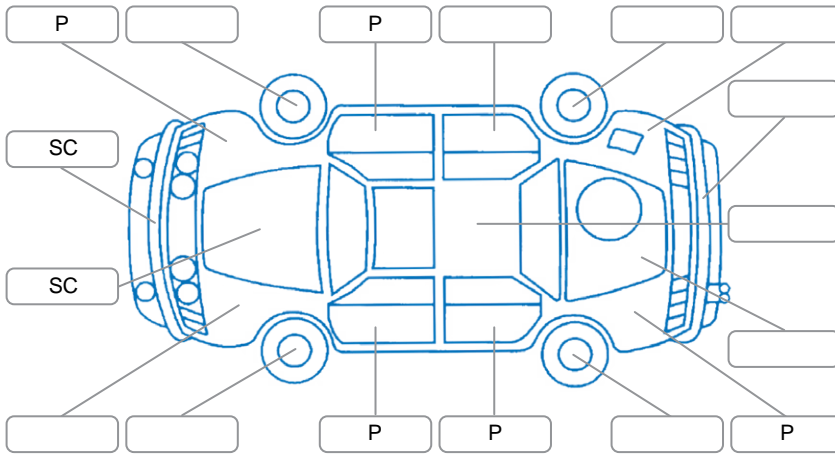

Report ID:	28,083,012	Version:	1
Created:	27 Mar 2026		

Make:	KIA	Model:	Sorento
Body Style:	SUV	Year:	2022
Rego No.:	PGL817	Rego Expiry:	23 May 2026
WoF Expiry:	23 May 2026	Odometer:	128,946 Kms
Good No.:	28083012	VIN:	KNARG81BWN5156383
Next Service:	126,000kms	Service History:	No

**Key**

S = Scratch    R = Rust    C = Crack    \* = Decals    W = Significant scuffs  
 D = Dent    PT = Paint defect    P = Pin dent    SC = Stone Chips

Note: some defects and blemishes may not be displayed in the diagram

**Body Inspection Comments**

Windscreen cracked.

Conditions During Body Inspection

Dry

**Under Carriage and Under Bonnet Inspection Comments**

Under tray damaged.  
 Oil leak.

**Interior Comments**

Seats:	Good
Carpets:	Good
Panels:	tailgate trim cracked.
Dashboard:	Good