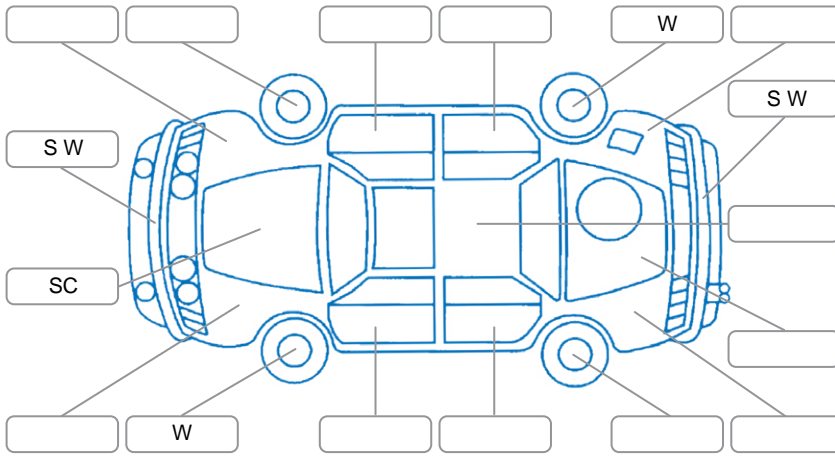

Key
 S = Scratch R = Rust C = Crack * = Decals W = Significant scuffs
 D = Dent PT = Paint defect P = Pin dent SC = Stone Chips

Note: some defects and blemishes may not be displayed in the diagram

Body Inspection Comments

Rear tyres wearing on edges
 Scratches underside of bumpers

Conditions During Body Inspection	Dry
-----------------------------------	-----

Under Carriage and Under Bonnet Inspection Comments

Interior Comments