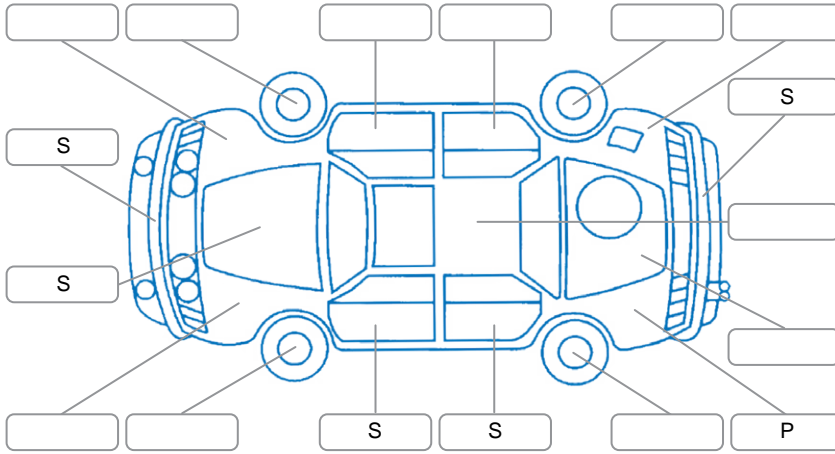

Report ID:	28,082,948	Version:	1
Created:	30 Mar 2026		

Make:	Hyundai	Model:	Santa FE
Body Style:	SUV	Year:	2021
Rego No.:	NYT576	Rego Expiry:	09 Sep 2026
WoF Expiry:	15 Dec 2026	Odometer:	184,310 Kms
Good No.:	28082948	VIN:	KMHS281HWMU405360
Next Service:	182000	Service History:	No

### Key

S = Scratch    R = Rust    C = Crack    \* = Decals    W = Significant scuffs  
 D = Dent    PT = Paint defect    P = Pin dent    SC = Stone Chips

Note: some defects and blemishes may not be displayed in the diagram

### Body Inspection Comments

Rear tyres low in tread  
 Stone chip left front of windscreen

Conditions During Body Inspection    Dry