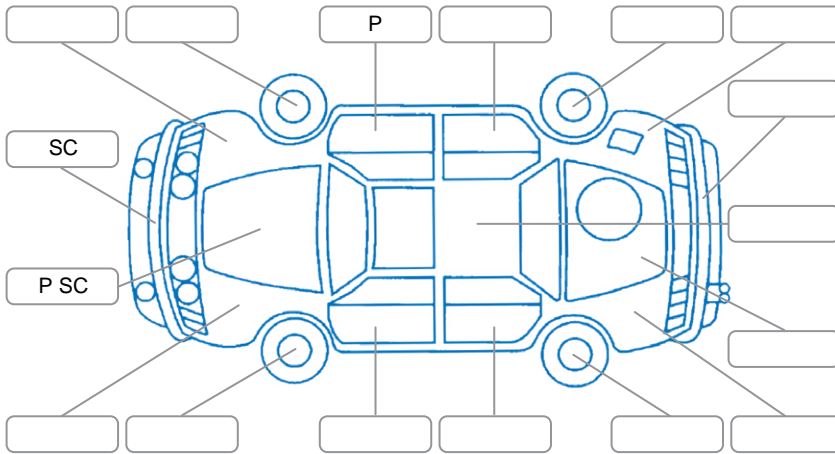

Report ID:	28,082,930	Version:	2
Created:	22 May 2026		

Make:	Ford	Model:	Ranger
Body Style:	Utility	Year:	2023
Rego No.:	BAL0CH	Rego Expiry:	21 Nov 2025
WoF Expiry:	22 Nov 2026	Odometer:	34,985 Kms
Good No.:	28082930	VIN:	MNACMFF60PW298611
Next Service:	49,000 Kms	Service History:	No

Key
 S = Scratch R = Rust C = Crack * = Decals W = Significant scuffs
 D = Dent PT = Paint defect P = Pin dent SC = Stone Chips

Note: some defects and blemishes may not be displayed in the diagram

Body Inspection Comments

Conditions During Body Inspection: Wet Dry

Under Carriage and Under Bonnet Inspection Comments

Interior Comments

Seats:	Good
Carpets:	Good
Panels:	Good
Dashboard:	Good

General Comments

Road Conditions During Test Drive	Dry	
Engine Timing Mechanism	Timing Chain	
Evidence of Cam Belt Replacement	<input type="checkbox"/> Yes <input type="checkbox"/> No	Kms
Inspected by:	LukaAjitvan Woerden	
Published by:	Harry Dodds	
Inspection Date:	30 Mar 2026	