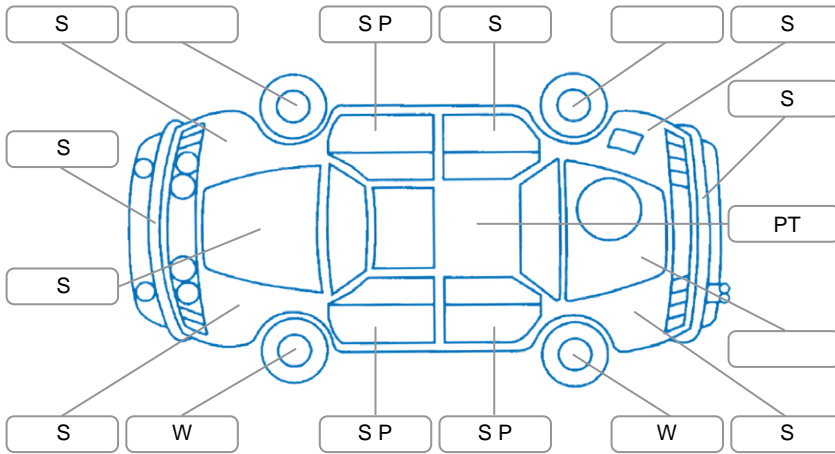

Report ID:	28,082,911	Version:	2
Created:	08 Apr 2026		

Make:	Honda	Model:	FIT
Body Style:	Hatchback	Year:	2011
Rego No.:	MWW799	Rego Expiry:	18 Dec 2026
WoF Expiry:	10 Feb 2027	Odometer:	107,455 Kms
Good No.:	28082911	VIN:	7AT08G2YX20517746
Next Service:	115,000 kms	Service History:	No

Key
 S = Scratch R = Rust C = Crack * = Decals W = Significant scuffs
 D = Dent PT = Paint defect P = Pin dent SC = Stone Chips

Note: some defects and blemishes may not be displayed in the diagram

Body Inspection Comments